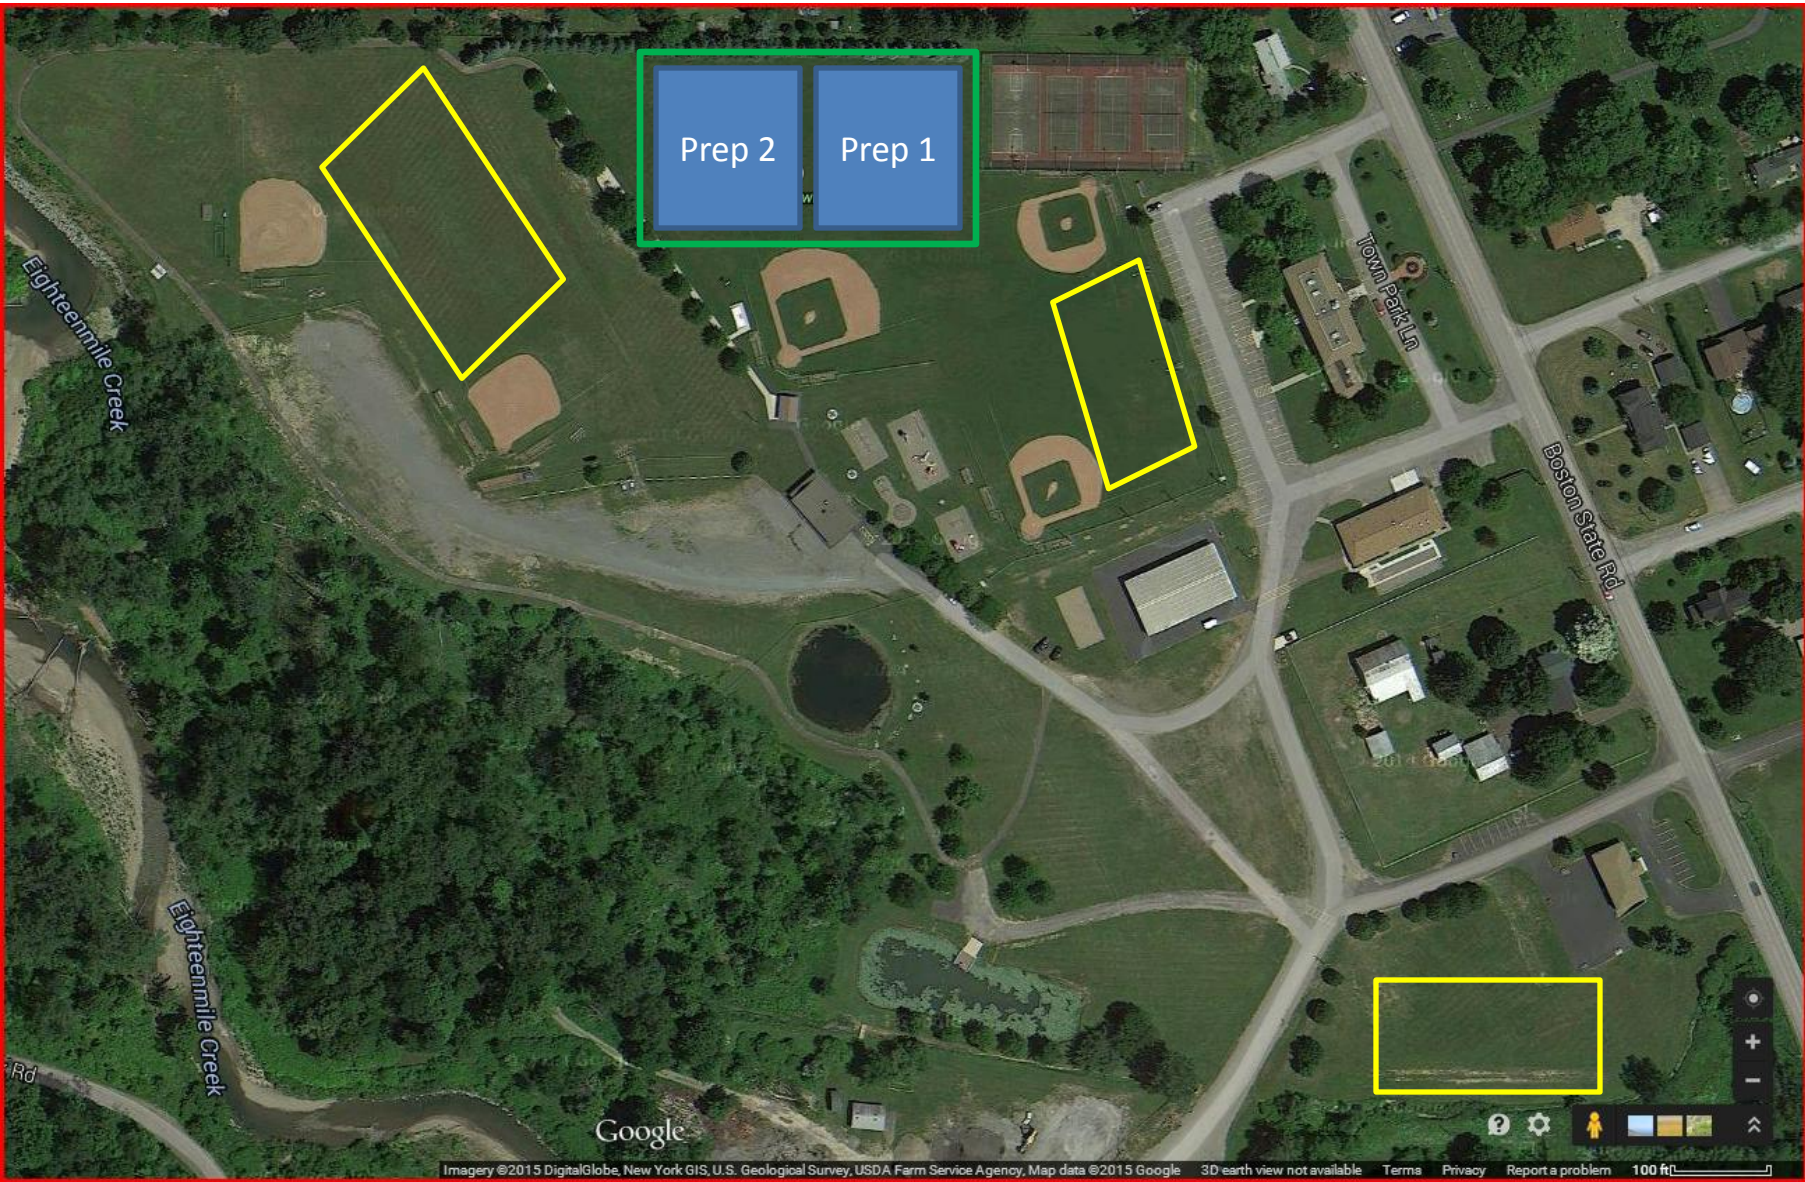

BOSTON TOWN PARK. 8500 Boston state Rd. Pee-Wee and Prep fields in blue and are combined make up the complete Senior and adult field outlined in green. The painted lines do over lap but are different colors. Football uses yellow locations.

North Boston
Park located
at 5678
Meadow Drive

Location of
Freshman and
junior fields.

Useable
Bathrooms are
in the building
plus there is
port o potty
outside.